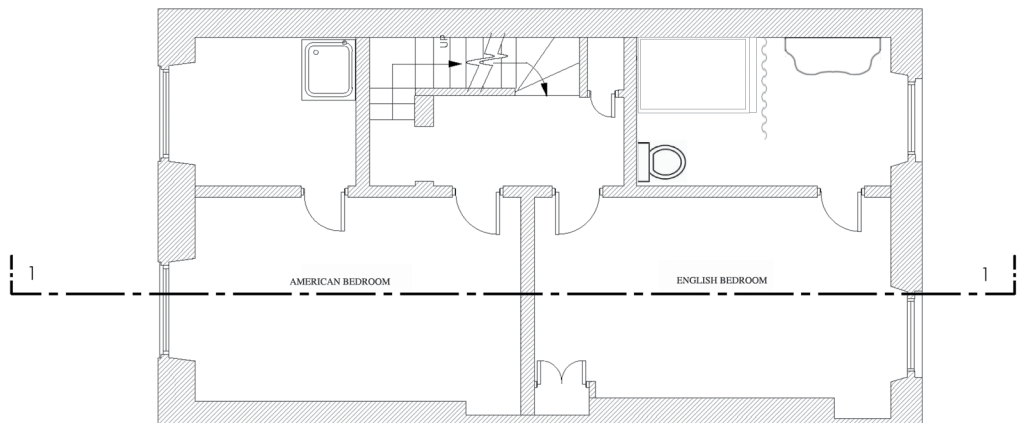

Sunburst crown pendants as shower head, and light above.

EXISTING THIRD FLOOR
Scale 1:100