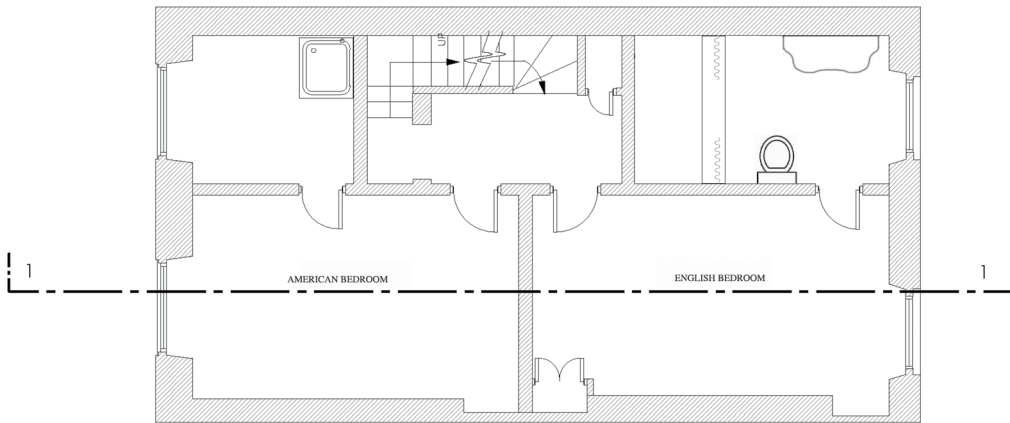

Sunburst crown pendants as shower head, and light above.

EXISTING THIRD FLOOR
Scale 1:100